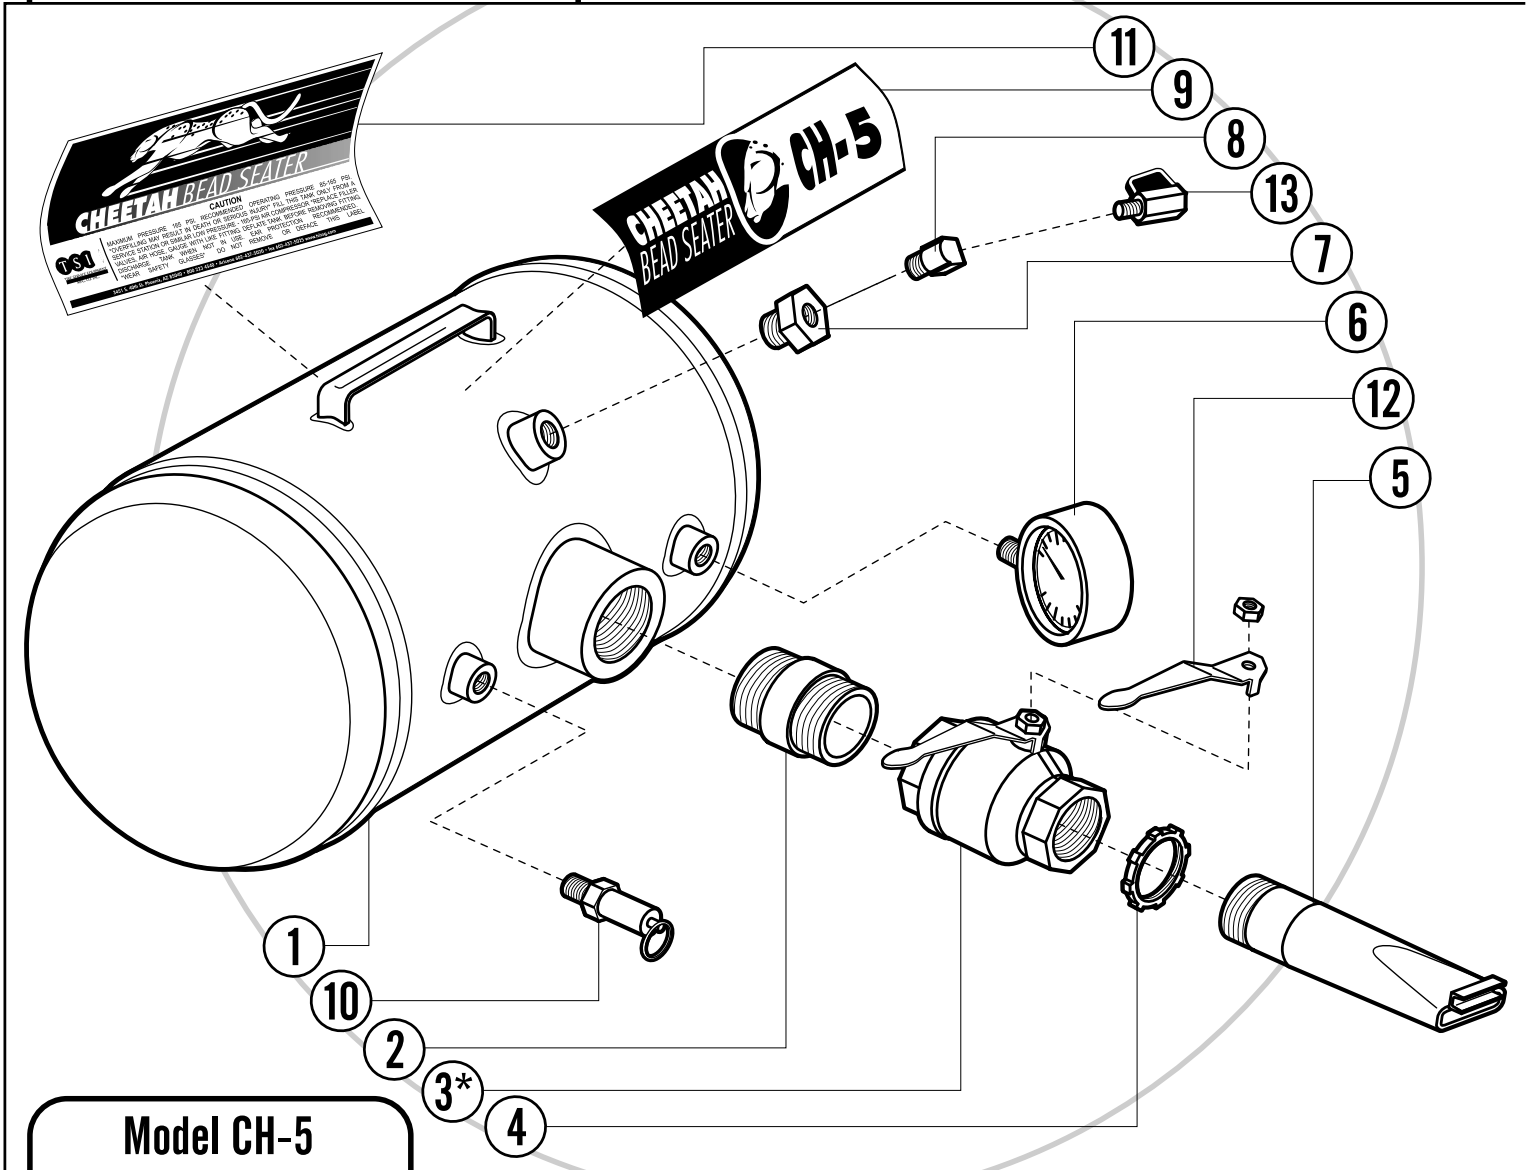

CHEETAH BEAD SEATING TOOL

04.2000

Repair Parts & Prices

No.	Description	Part No.	No.	Description	Part No.
1.	Airtank	02.101	8.	90° NPT	03.104
2.	Pipe Nipple	01.104	9.	Decal (Small)	01.113
3.*	Discharge Valve	02.102	10.	Safety Release Valve	05.102
4.	Lock Nut	02.107	11.	Decal (Large)	01.112
5.	Threaded Barrel	02.103	12.	Handle & Nut Only	01.230
6.	200 psi Gauge	01.106	13.	Ball Valve	04.103
7.	3/4"-1/4" Bushing	01.107			